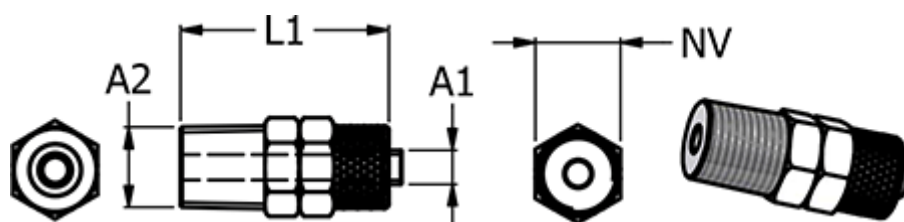

Article number: 5861163810

Description: Push-on fitting 11.638-10, metal  $\text{Ø}10/8\text{-R } 3/8\text{'}$   
Straight connector

## Measures

Hose diameter A1	= 10/8
L1	= 33
NV	= 17
Thread A2	= R 3/8"